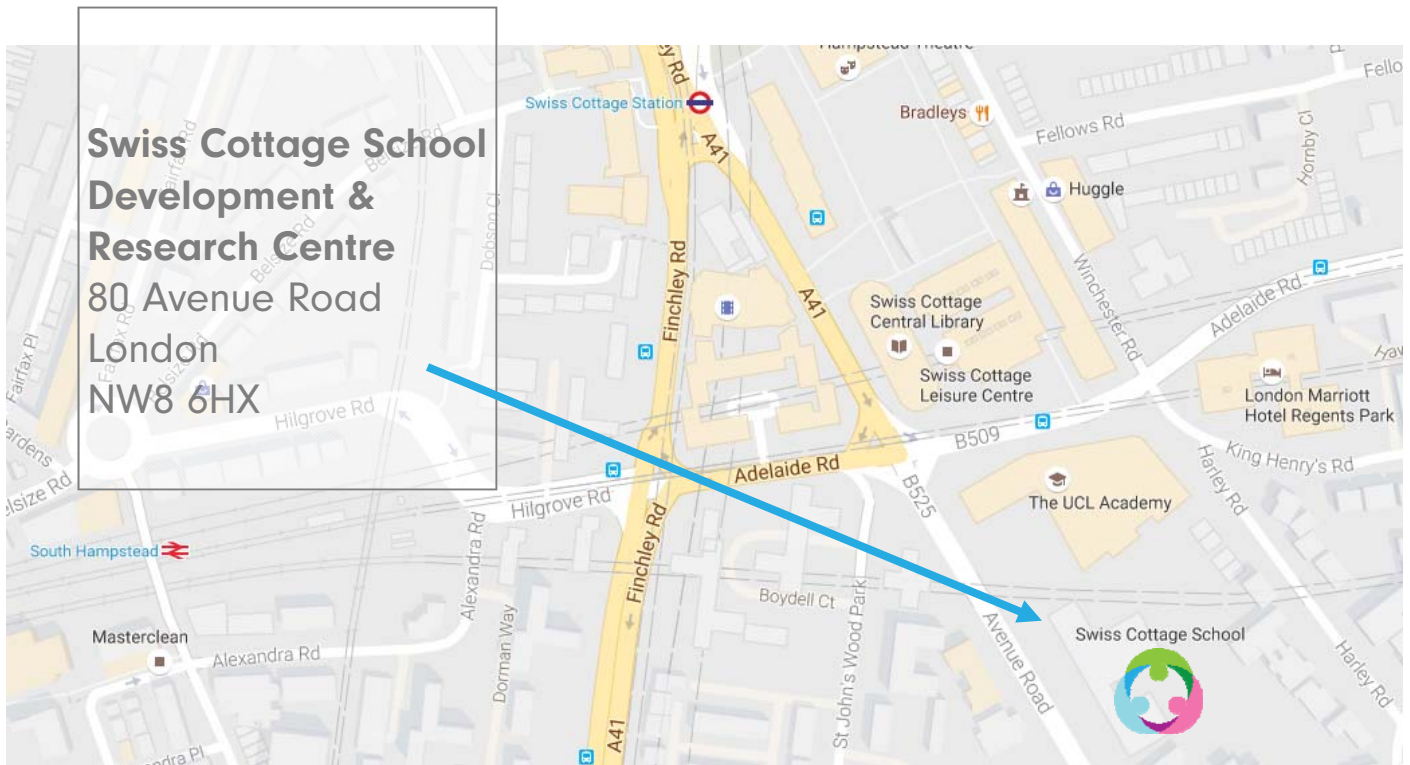

# How to find us

We are next door to the new UCL Academy which is on the corner of Adelaide/Avenue Road

**Nearest Underground Station:** **Swiss Cottage** (Jubilee Line)  
**Exit One** and turn **left** on to Avenue Road

**Kings Cross St Pancras** (via Finchley Road, Metropolitan Line) approx. 35 minutes  
**Euston Station** (via Finchley Road, Metropolitan) approx. 30 minutes

**Nearest Overground station:** **South Hampstead**